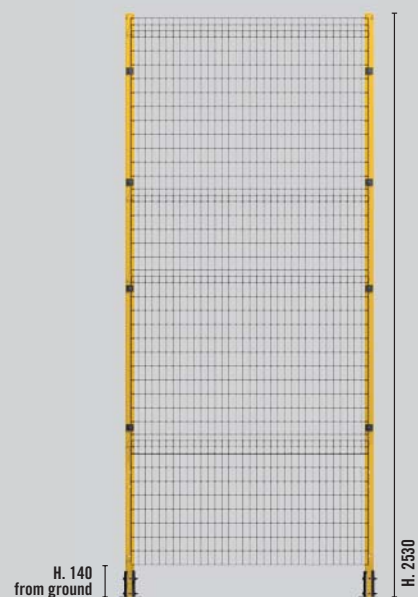

PANELS

Panels: Shaped Mesh

Mesh: 30 x 60 x 3 mm

Painting: Epoxy polyester powder

COLOURS:

POSTS

Uprights: 40 x 40 x 2

Baseplate: Forged with 3/4 anchor points

Painting: Epoxy polyester powder

COLOURS:

PANELS H.1876

Base	Height	Code
210	1876	T021187
300	1876	T030187
720	1876	T072187
810	1876	T081187
1020	1876	T102187
1200	1876	T120187
1500	1876	T150187

PANELS H.2500

Base	Height	Code
210	2359	T021235
300	2359	T030235
720	2359	T072235
810	2359	T081235
1020	2359	T102235
1200	2359	T120235
1500	2359	T150235

POSTS

Height	Code
2060 adjustable	PAMDF206
2530 adjustable	PAMDF253

MDF H.2530

MODULARITY

Base	Standard Modules
420	210 + 210
600	300 + 300
930	720 + 210
1320	1020 + 300
1440	720 + 720
2040	1020 + 1020